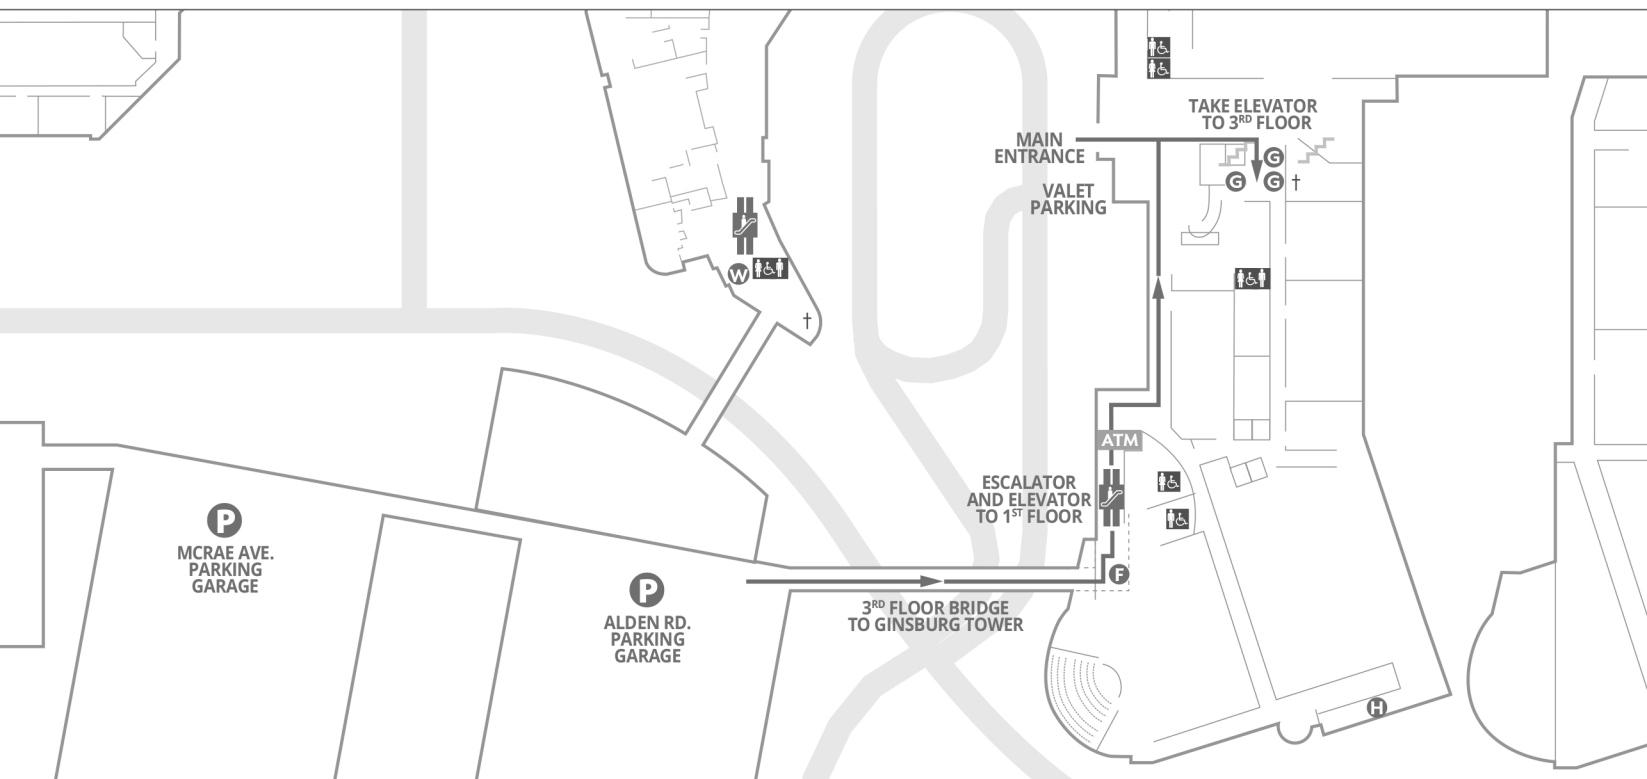

Third Floor Ginsburg Surgical Services

Florida Hospital Orlando

From Ginsburg Tower Main Entrance

- As you walk into the main entrance of the Ginsburg Tower, go straight past the information desk into the main lobby area.
- Turn right to find the G elevators.
- Take the elevator up to the 3rd floor.

From the Alden Parking Garage

- Take the bridge on the 3rd level of the garage to the Ginsburg Tower.
- After you cross, you may take the escalator to your left or the elevator.
- If you take the elevator, exit to your right then proceed straight.
- Follow the hallway past the Market Place and turn right after the information desk.
- Turn right to find the G elevators.
- Take the elevator up to the 3rd floor.

Orlando campus map on the back of this flyer.

LEARN MORE

FloridaHospital.com/Orlando